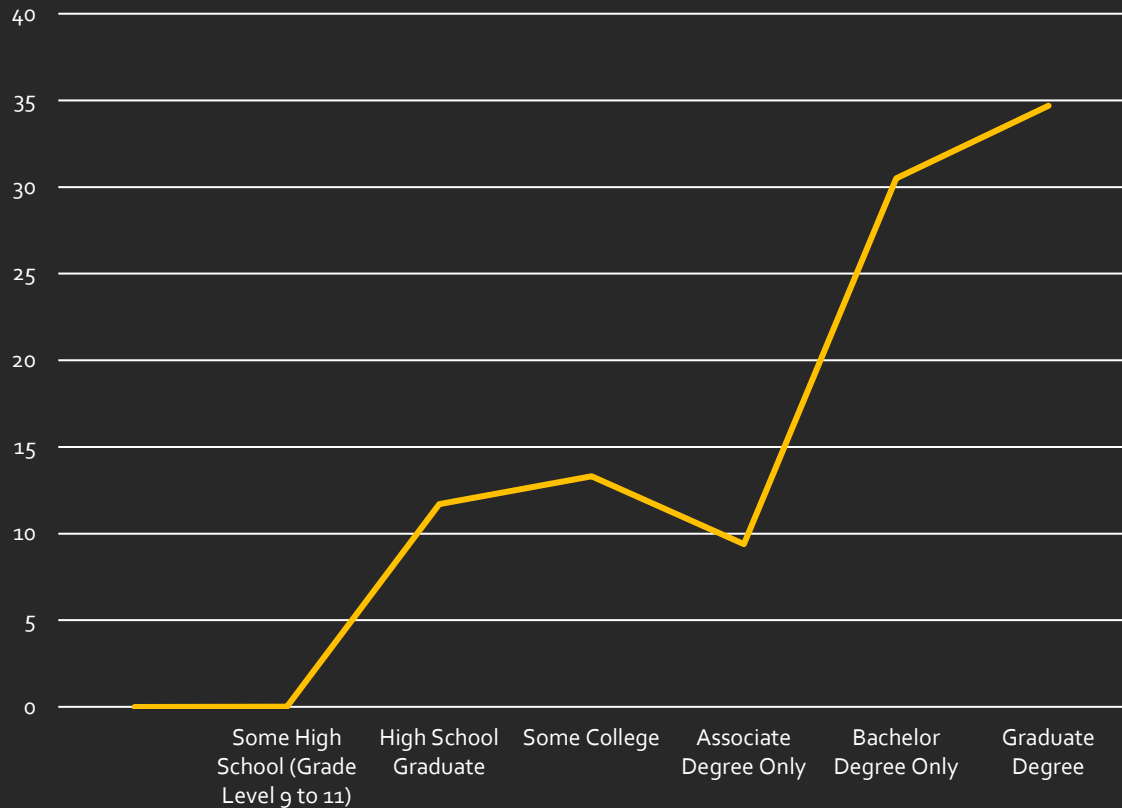

Wild Tree Demographics

Median Age
40.8

Estimate Average
Family Income
\$177,397

Average Minutes
to Work
21.5

Wild Tree Demographics

Age Distribution

- Age 0 to 19 Years
- Age 20 to 29 Years
- Age 30 to 39 Years
- Age 40 to 49 Years
- Age 50 to 59 Years
- Age 60 to 69 Years
- Age 70+ Years

Household Income Distribution

Wild Tree Demographics

Educational Attainment Adult Population Age 25 Years+

Occupation