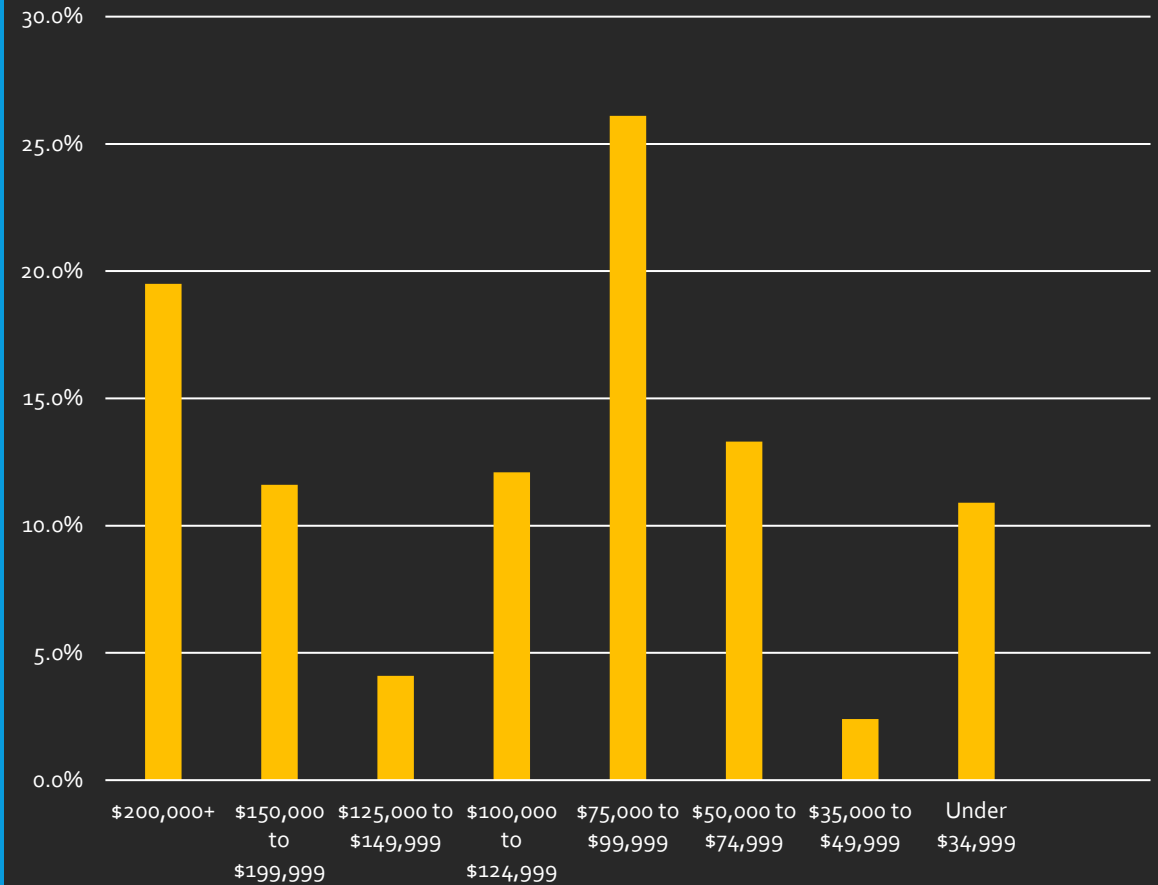

Wild Tree Demographics

Median Age
40.8

Estimate Average
Family Income
\$177,397

Average Minutes
to Work
21.5

Wild Tree Demographics

Age Distribution

- Age 0 to 19 Years
- Age 20 to 29 Years
- Age 30 to 39 Years
- Age 40 to 49 Years
- Age 50 to 59 Years
- Age 60 to 69 Years
- Age 70+ Years

Household Income Distribution

Wild Tree Demographics

Educational Attainment Adult Population Age 25 Years+

Occupation