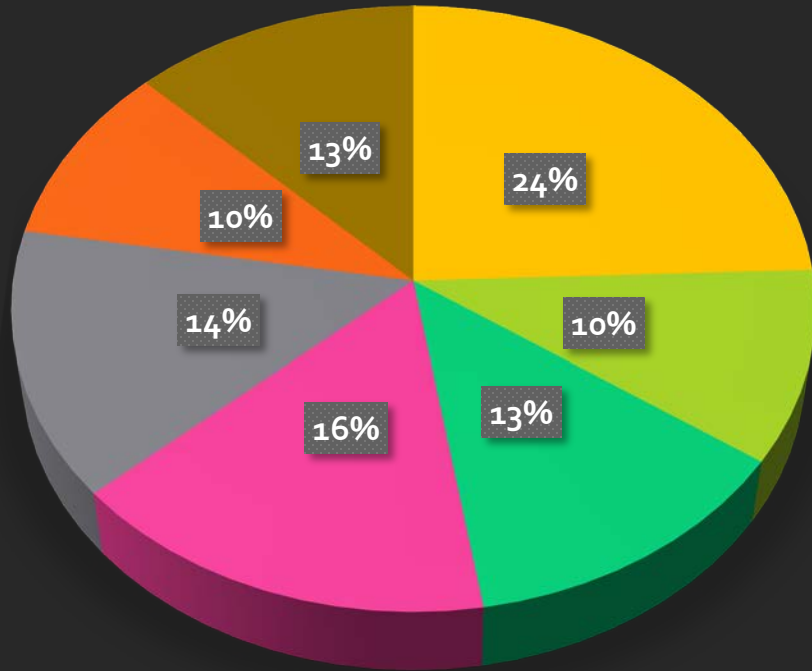

Wild Tree Demographics

Median Age
40.8

Estimate Average
Family Income
\$177,397

Average Minutes
to Work
21.5

Wild Tree Demographics

Age Distribution

- Age 0 to 19 Years
- Age 20 to 29 Years
- Age 30 to 39 Years
- Age 40 to 49 Years
- Age 50 to 59 Years
- Age 60 to 69 Years
- Age 70+ Years

Household Income Distribution

Wild Tree Demographics

Educational Attainment Adult Population Age 25 Years+

Occupation