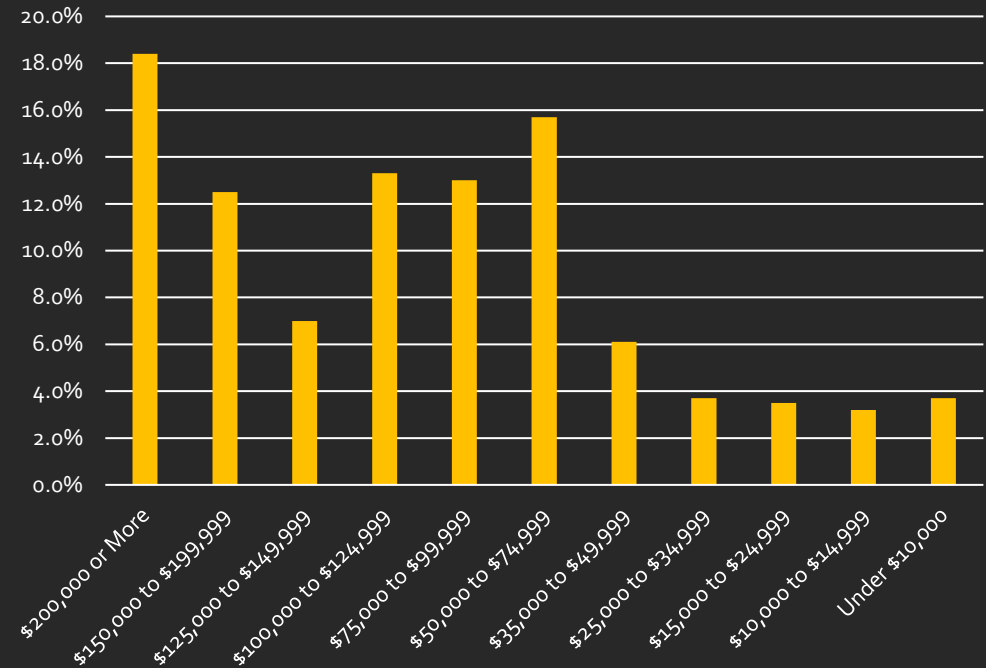

Household Income Distribution