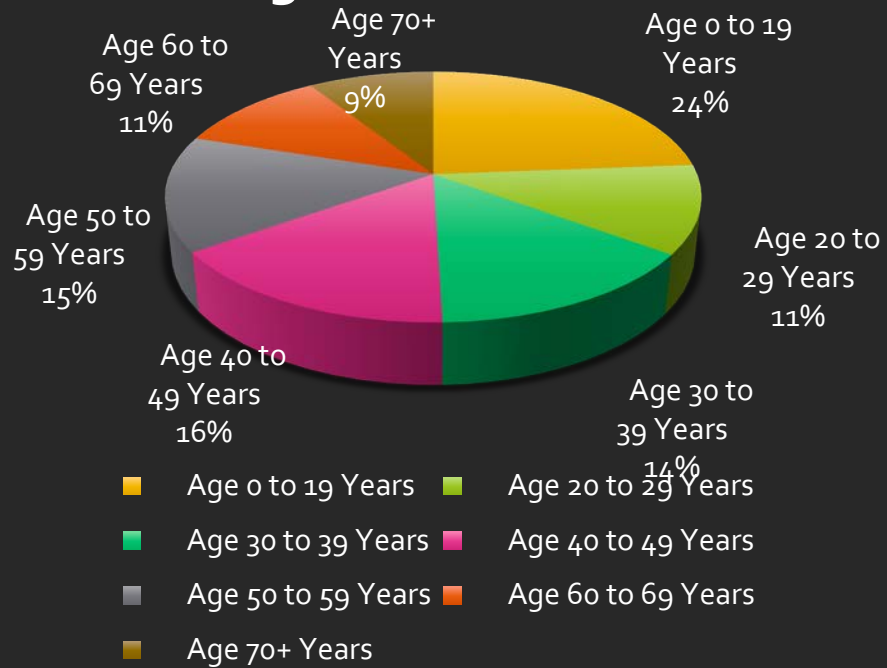

# Parke Tempe Demographics

Median Age  
39.3

Average  
Household Income  
\$165,554

Average Minutes  
to Work  
18.8

## Demographics

### Age Distribution

### Educational Attainment Adult Population Age 25 Years+