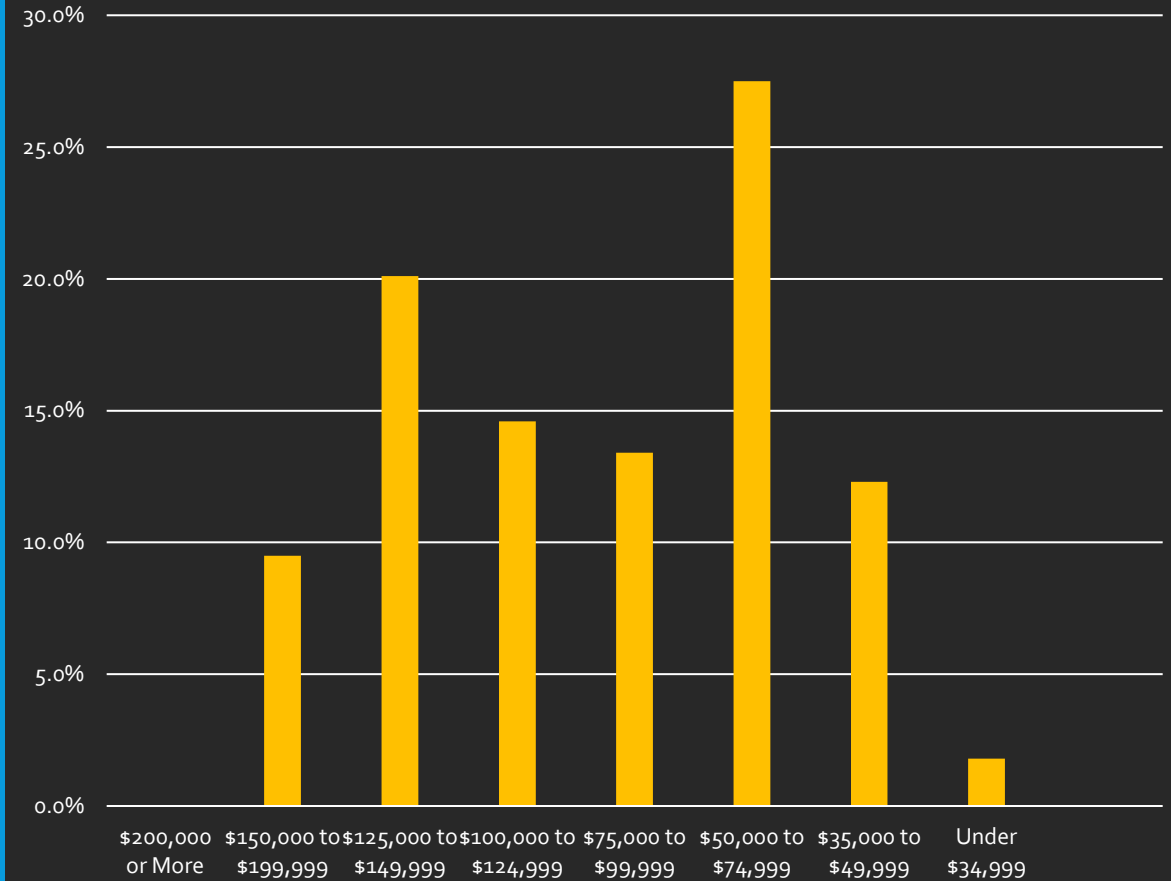

Household Income Distribution