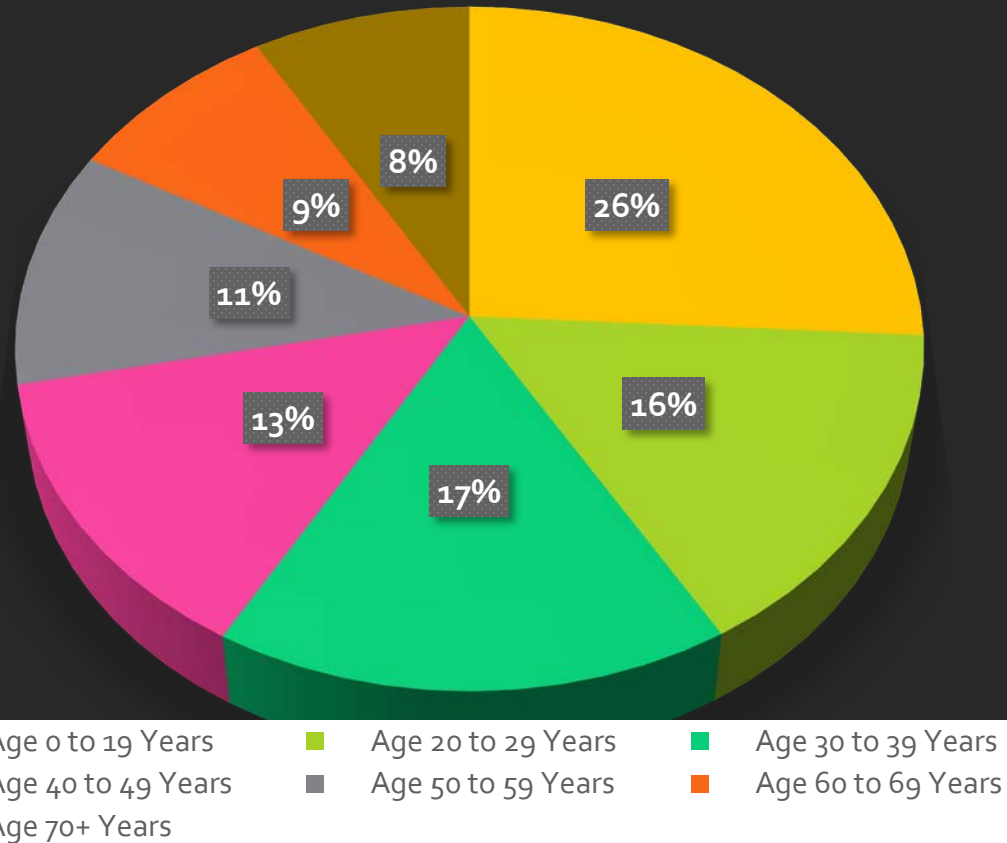

## Demographics

Median Age  
33.9

Average  
Household Income  
\$115,956

Average Minutes  
to Work  
18.6

## Demographics

### Age Distribution

### Educational Attainment Adult Population Age 25 Years+