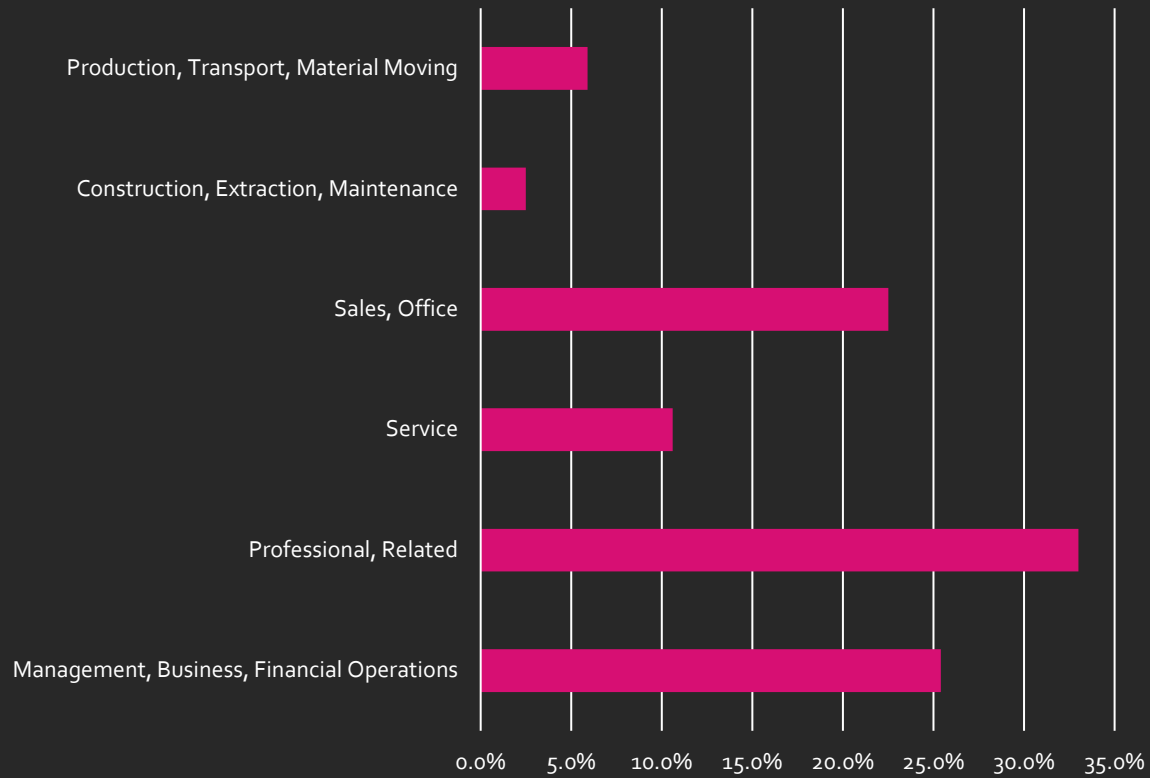

Occupation