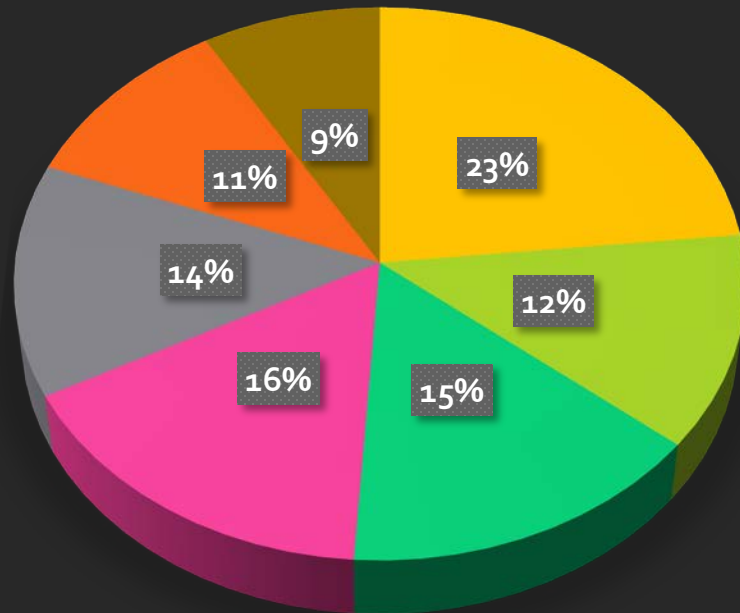

# Sierra Tempe Demographics

Median Age  
38.4

Average  
Household Income  
\$95,994

Average Minutes  
to Work  
21

# Sierra Tempe

### Age Distribution

Age 0 to 19 Years	Age 20 to 29 Years
Age 30 to 39 Years	Age 40 to 49 Years
Age 50 to 59 Years	Age 60 to 69 Years
Age 70+ Years	