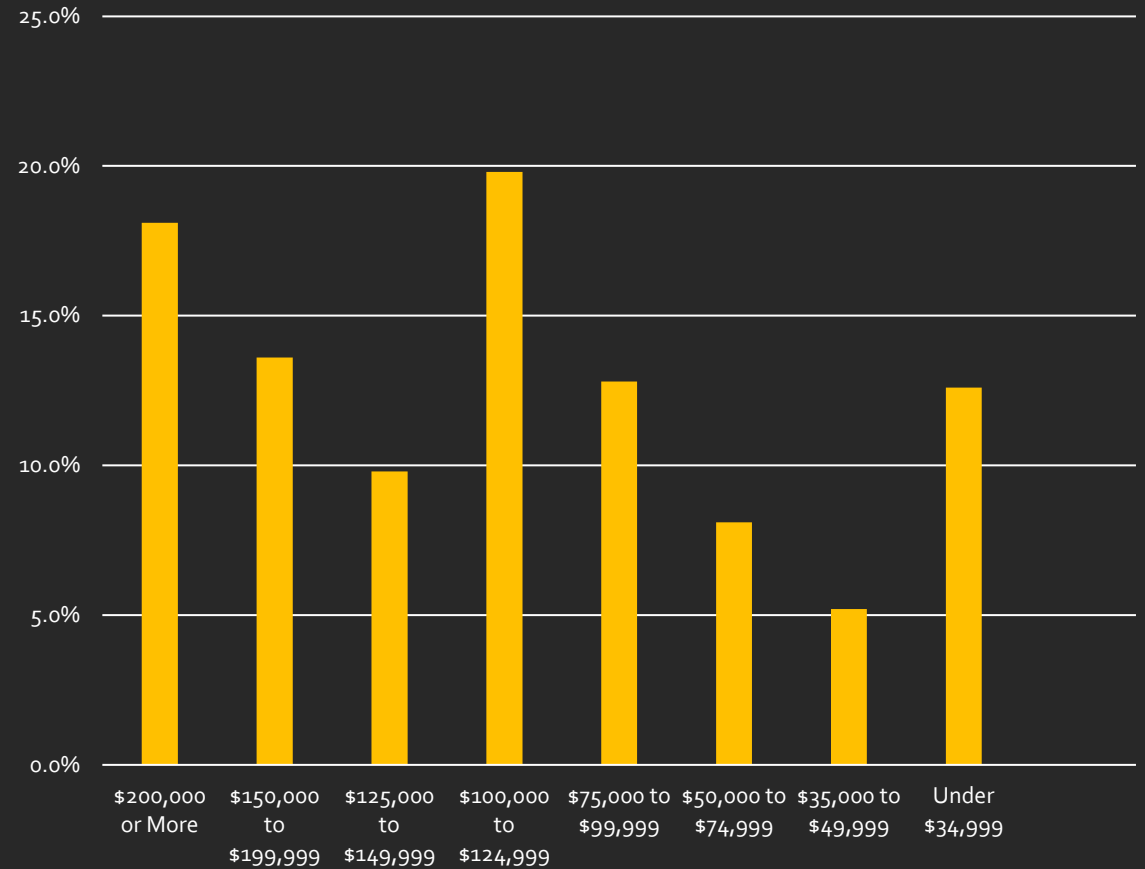

# Sierra Tempe Demographics

Median Age  
38.4

Average  
Household Income  
\$95,994

Average Minutes  
to Work  
21

## Demographics

### Age Distribution

Age 0 to 19 Years	Age 20 to 29 Years
Age 30 to 39 Years	Age 40 to 49 Years
Age 50 to 59 Years	Age 60 to 69 Years
Age 70+ Years	

### Household Income Distribution