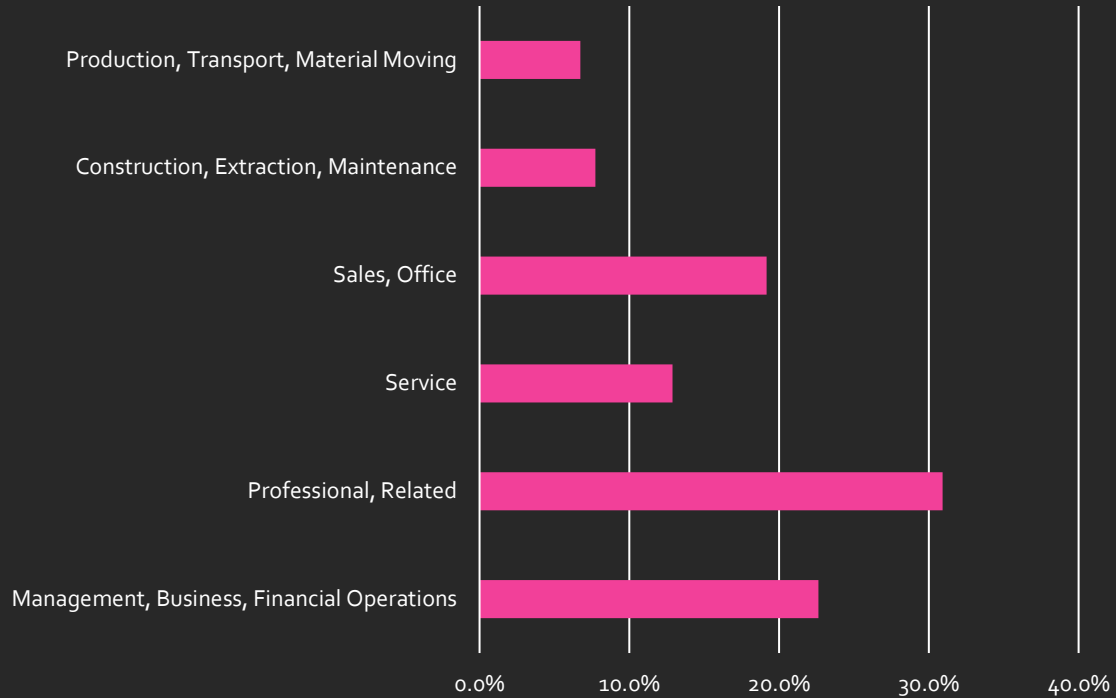

Household Income Distribution

Pecan Grove Village II & III

Demographics

Occupation

Educational Attainment Adult Population Age 25 Years+