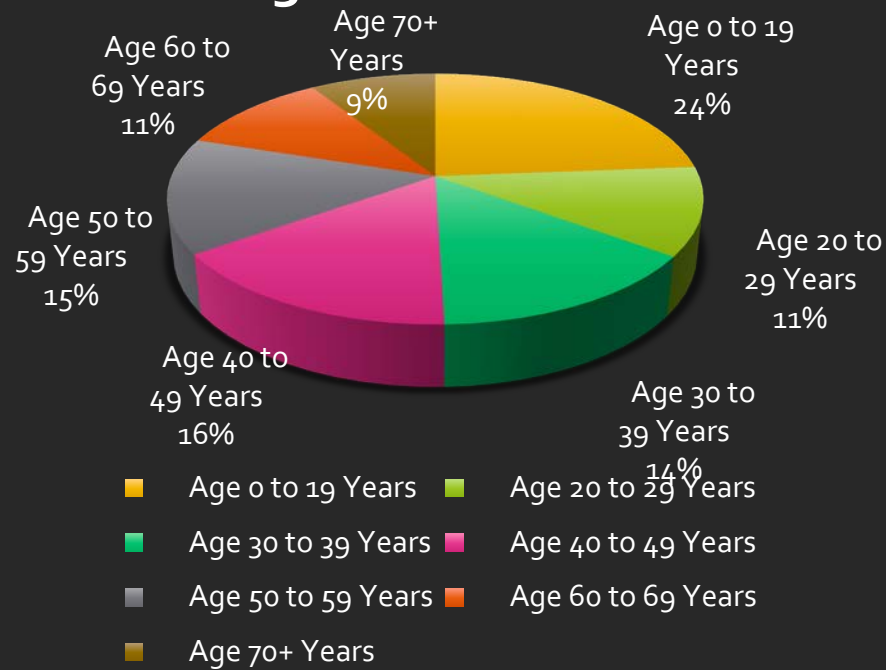

Pecan Grove Village II & III

Demographics

Median Age
39.3

Average
Household Income
\$165,554

Average Minutes
to Work
18.8

Pecan Grove Village II & III

Demographics

Age Distribution

Household Income Distribution

Pecan Grove Village II & III

Demographics

Occupation

Educational Attainment Adult Population Age 25 Years+