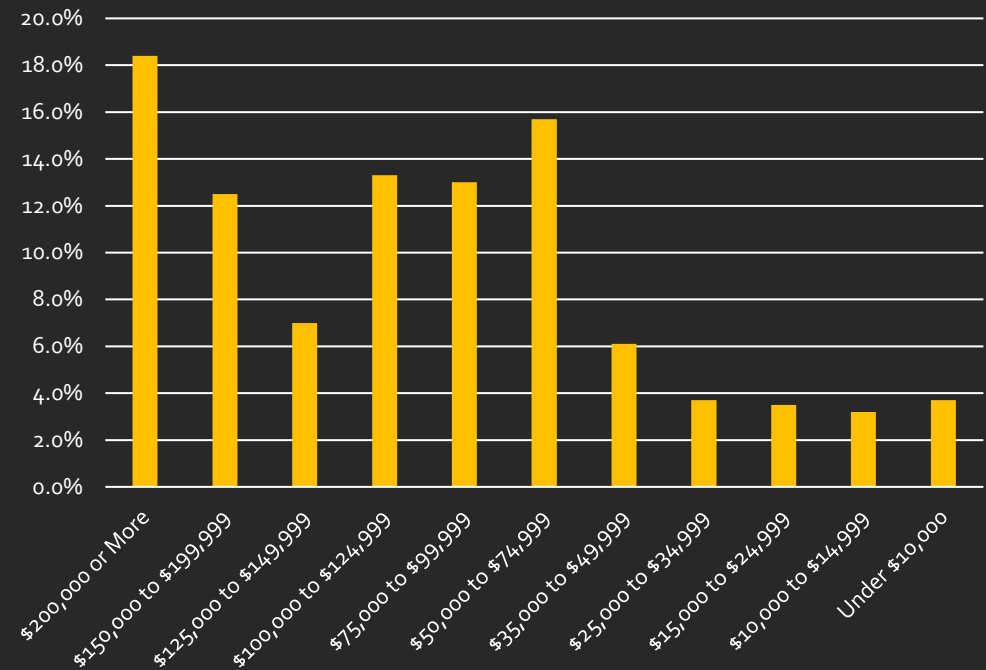

Pecan Grove Village II & III

Demographics

Median Age
39.3

Average
Household Income
\$165,554

Average Minutes
to Work
18.8

Pecan Grove Village II & III

Demographics

Age Distribution

Household Income Distribution

Pecan Grove Village II & III

Demographics

Occupation

Educational Attainment Adult Population Age 25 Years+