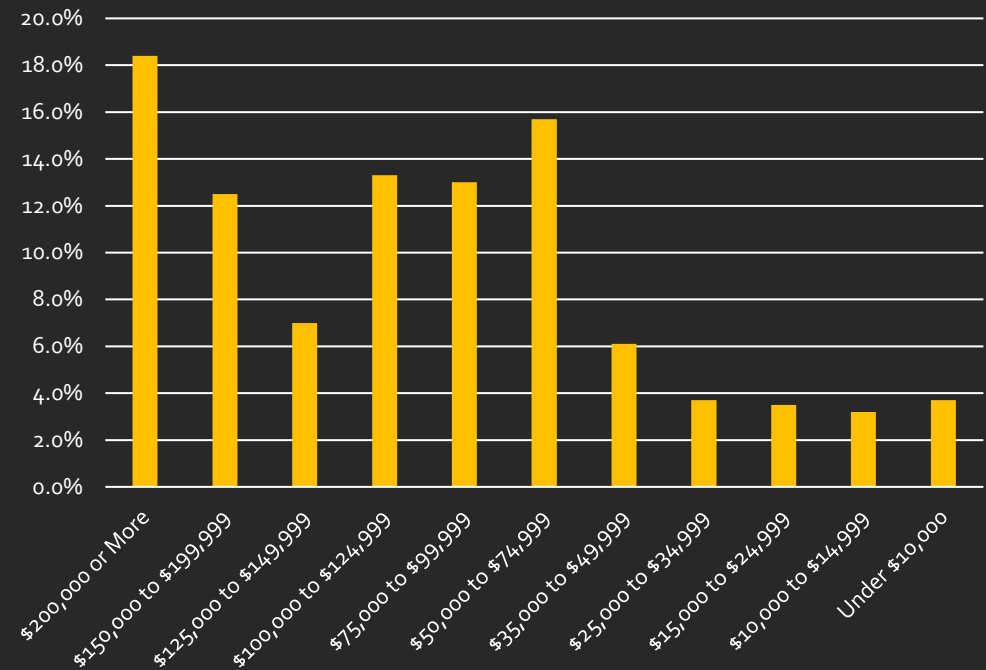

Pecan Grove Estates II

Demographics

Median Age
39.3

Average
Household Income
\$165,554

Average Minutes
to Work
18.8

Pecan Grove Estates II

Demographics

Age Distribution

Household Income Distribution

Pecan Grove Estates II

Demographics

Occupation

Educational Attainment Adult Population Age 25 Years+