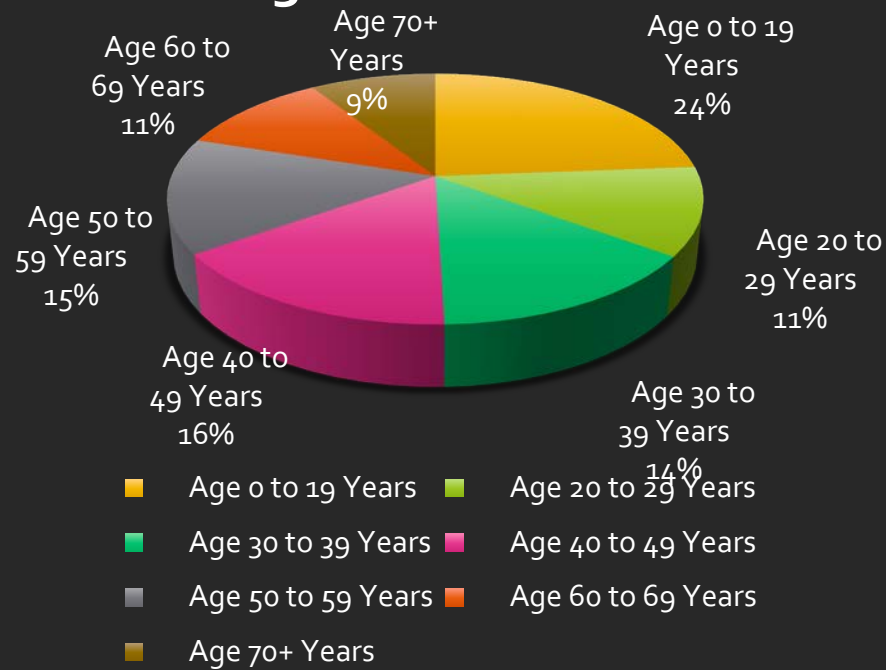

Pecan Grove Estates II

Demographics

Median Age
39.3

Average
Household Income
\$165,554

Average Minutes
to Work
18.8

Pecan Grove Estates II

Demographics

Age Distribution

Household Income Distribution

Pecan Grove Estates II

Demographics

Occupation

Educational Attainment Adult Population Age 25 Years+