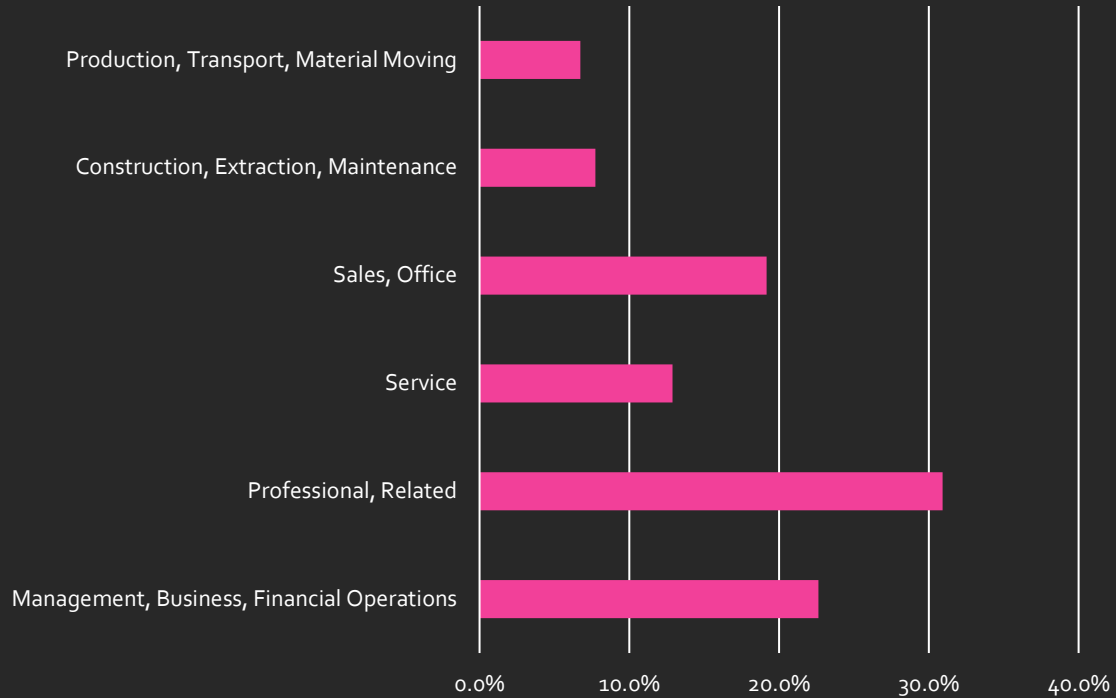

Household Income Distribution

Pecan Grove Estates II

Demographics

Occupation

Educational Attainment Adult Population Age 25 Years+