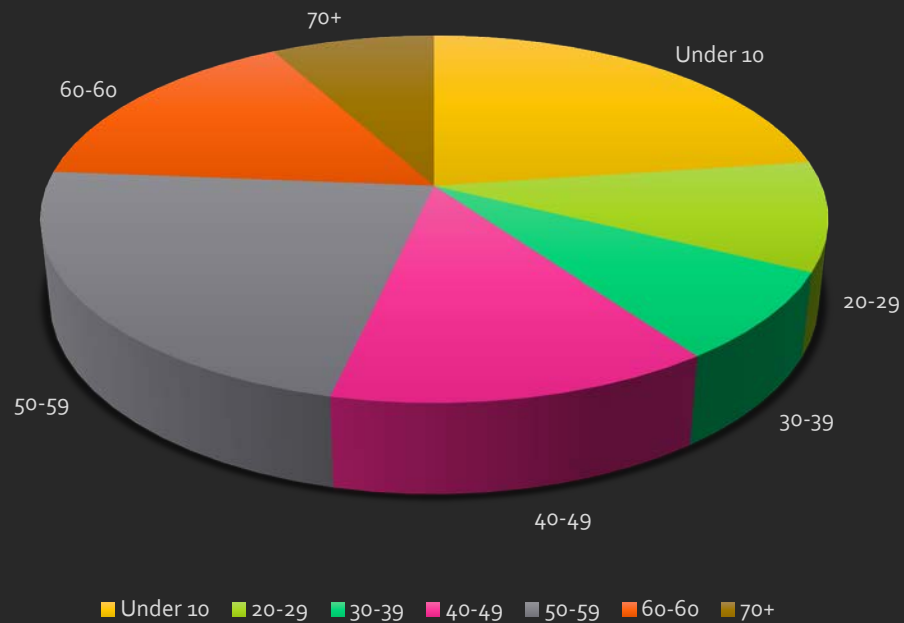

Corona del Sol Estates Demographics

Median Age
46.8

Estimated Average
Household Income
\$217,373

Average Minutes
to Work
18.3

Corona del Sol Estates

Demographics

Age Group Distribution

Household Income

Corona del Sol Estates

Demographics

Occupation

Educational Attainment Adult Population Age 25 Years or Over