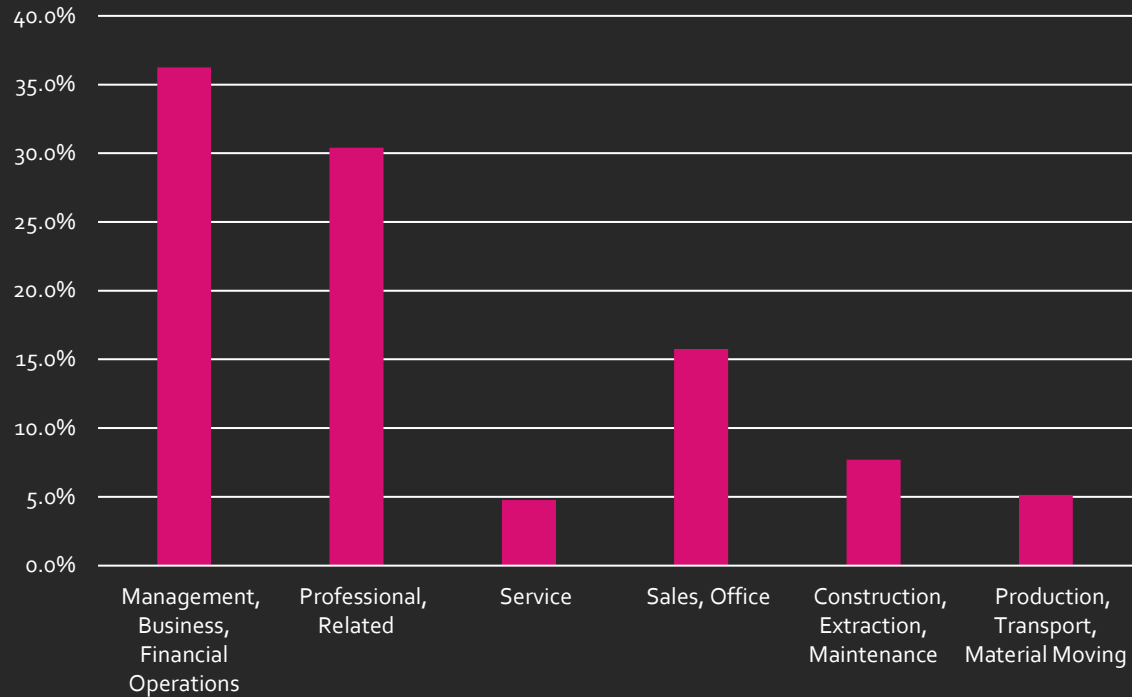

Corona del Sol Estates Demographics

Median Age
46.8

Estimated Average
Household Income
\$217,373

Average Minutes
to Work
18.3

Corona del Sol Estates

Demographics

Age Group Distribution

Household Income

Corona del Sol Estates

Demographics

Occupation

Educational Attainment Adult Population Age 25 Years or Over