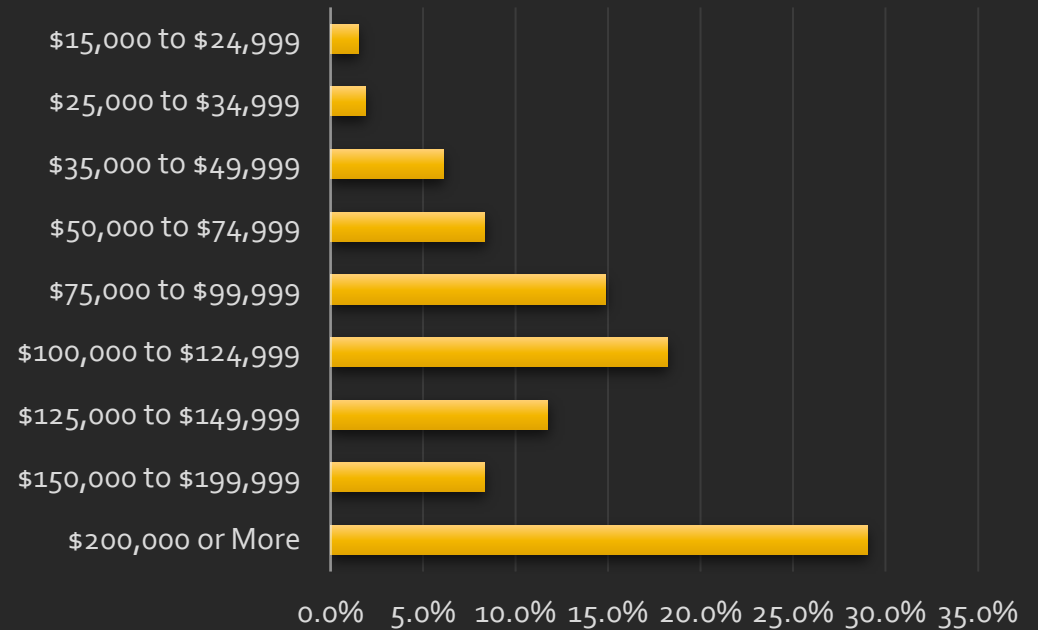

Corona del Sol Estates Demographics

Median Age
46.8

Estimated Average
Household Income
\$217,373

Average Minutes
to Work
18.3

Corona del Sol Estates

Demographics

Age Group Distribution

Household Income

Corona del Sol Estates

Demographics

Occupation

Educational Attainment Adult Population Age 25 Years or Over