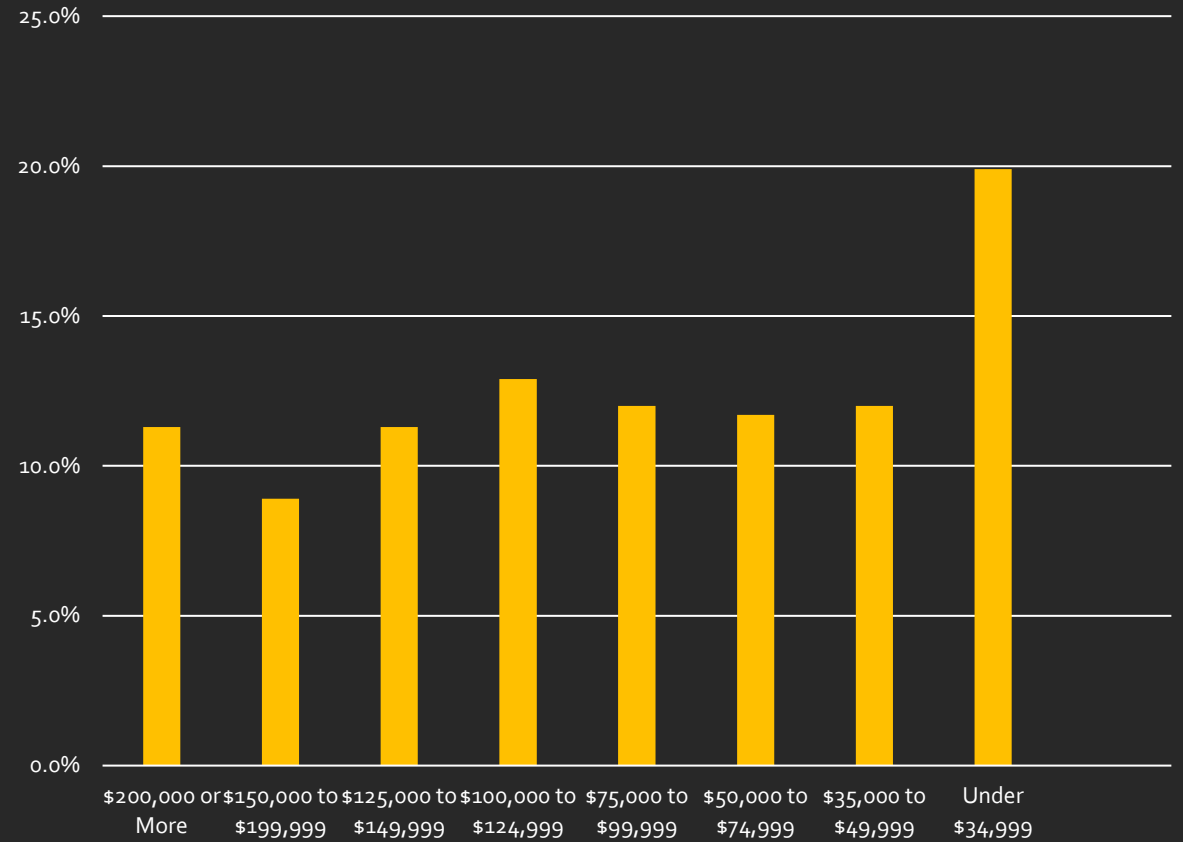

Chandler Crossing Demographics

Median Age
34.9

Average
Household Income
\$138,158

Average Minutes
to Work
19.3

Chandler Crossing

Demographics

Age Distribution

- Age 0 to 19 Years
- Age 20 to 29 Years
- Age 30 to 39 Years
- Age 40 to 49 Years
- Age 50 to 59 Years
- Age 60 to 69 Years
- Age 70+ Years

Household Income Distribution

Chandler Crossing Demographics

Educational Attainment Adult Population Age 25 Years+

Occupation