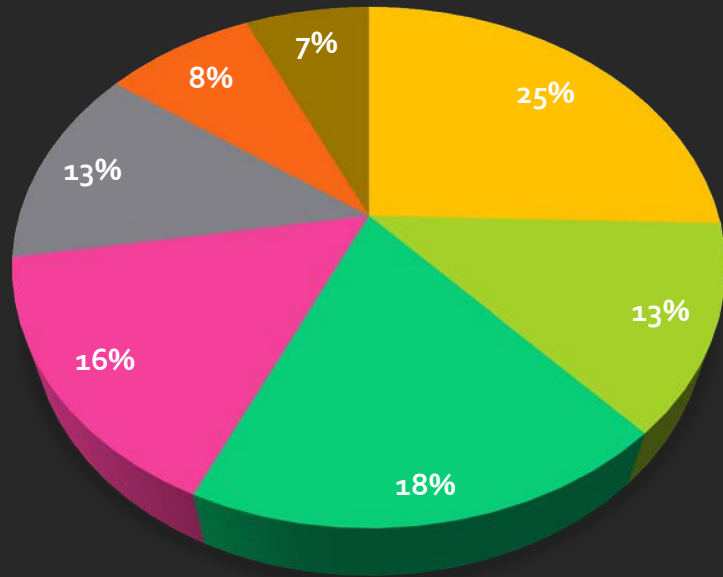

Chandler Crossing Demographics

Median Age
34.9

Average
Household Income
\$138,158

Average Minutes
to Work
19.3

Chandler Crossing

Demographics

Age Distribution

- Age 0 to 19 Years
- Age 20 to 29 Years
- Age 30 to 39 Years
- Age 40 to 49 Years
- Age 50 to 59 Years
- Age 60 to 69 Years
- Age 70+ Years

Household Income Distribution

Chandler Crossing Demographics

Educational Attainment Adult Population Age 25 Years+

Occupation