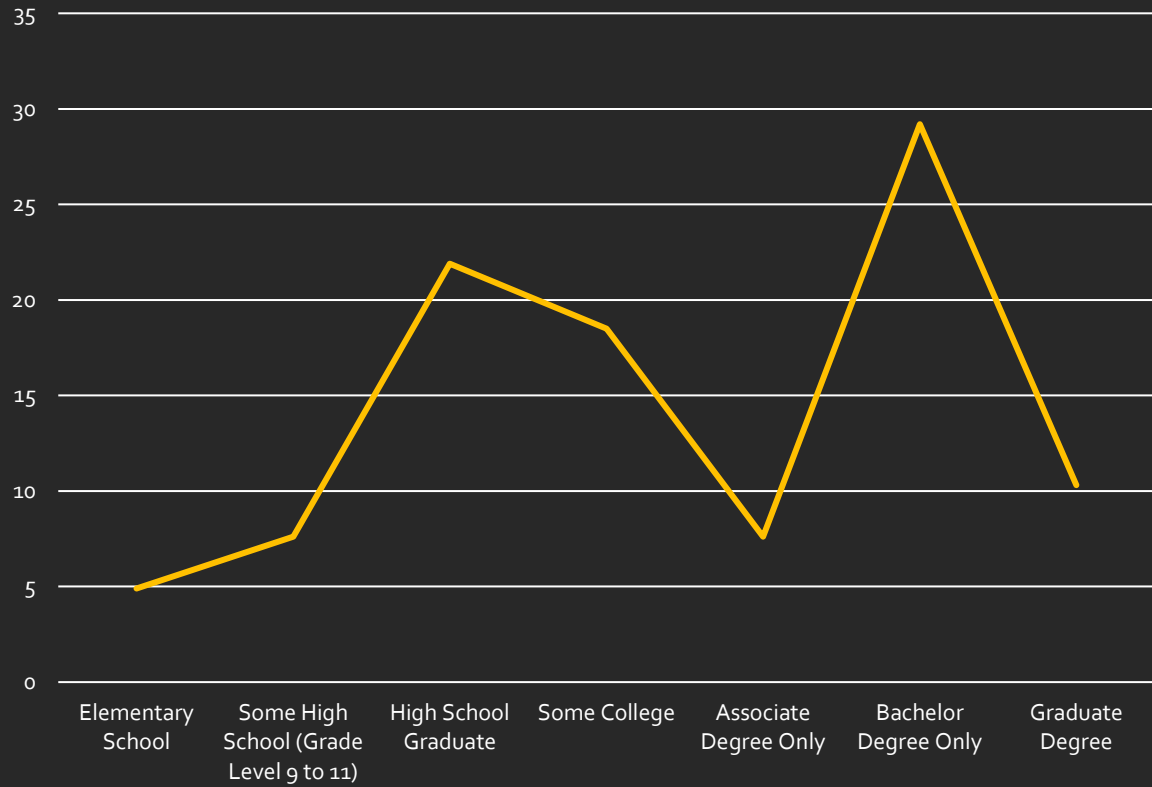

Chandler Crossing Demographics

Median Age
34.9

Average
Household Income
\$138,158

Average Minutes
to Work
19.3

Chandler Crossing

Demographics

Age Distribution

- Age 0 to 19 Years
- Age 20 to 29 Years
- Age 30 to 39 Years
- Age 40 to 49 Years
- Age 50 to 59 Years
- Age 60 to 69 Years
- Age 70+ Years

Household Income Distribution

Chandler Crossing Demographics

Educational Attainment Adult Population Age 25 Years+

Occupation